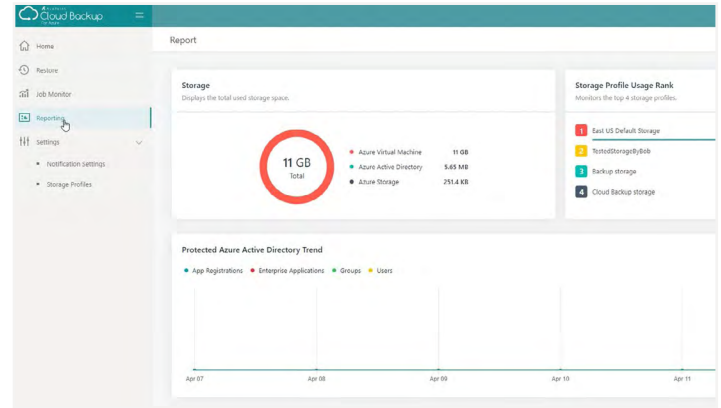

COMPREHENSIVE BACKUP

- Near-zero configuration for daily backup plans up to 4 backups per day (or every 6 hours).
- Protect business critical applications, Azure Active Directory, Azure Virtual Machines and Azure Blobs/Files Storage.
- Built-in business rules and filters enable you to quickly choose which objects you want to backup.
- Store backups in our scalable Azure Storage with minimal configuration or in your own cloud.
- View information about protected Azure AD, scale of the VMs and storage in or out of protection, as well as the used space in total and in each storage profile.

GRANULAR RESTORE

- Central command dashboard that summarizes backup and restore details of latest jobs, backup scopes, and frequency.
- On-demand, granular recovery of Azure Active Directory, Azure Virtual Machines and Azure Blobs/Files Storage.
- Choose to restore the backup data to the original or an alternative location via the Export feature.
- Recover quickly with time- or object-based restores.
- Specify the protected VMs and confirm settings for each backup scope.

www.pmdatasolutions.com