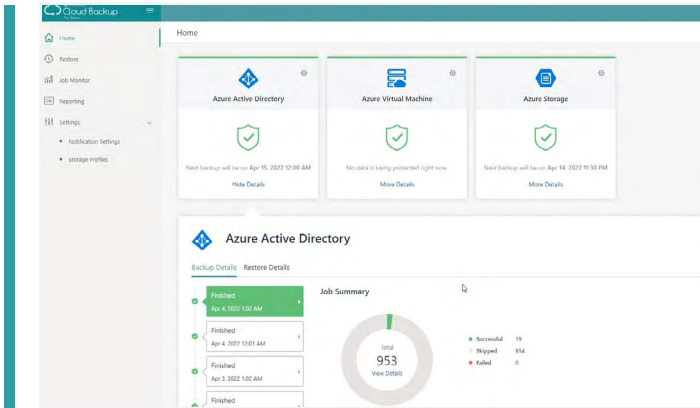

COMPREHENSIVE BACKUP

- Near-zero configuration for daily backup plans up to 4 backups per day (or every 6 hours).
- Protect business critical applications, Azure Active Directory, Azure Virtual Machines and Azure Blobs/Files Storage.
- Built-in business rules and filters enable you to quickly choose which objects you want to backup.
- Store backups in our scalable Azure Storage with minimal configuration or in your own cloud.
- View information about protected Azure AD, scale of the VMs and storage in or out of protection, as well as the used space in total and in each storage profile.

GRANULAR RESTORE

- Central command dashboard that summarizes backup and restore details of latest jobs, backup scopes, and frequency.
- On-demand, granular recovery of Azure Active Directory, Azure Virtual Machines and Azure Blobs/Files Storage.
- Choose to restore the backup data to the original or an alternative location via the Export feature.
- Recover quickly with time- or object-based restores.
- Specify the protected VMs and confirm settings for each backup scope.

www.pmdatasolutions.com